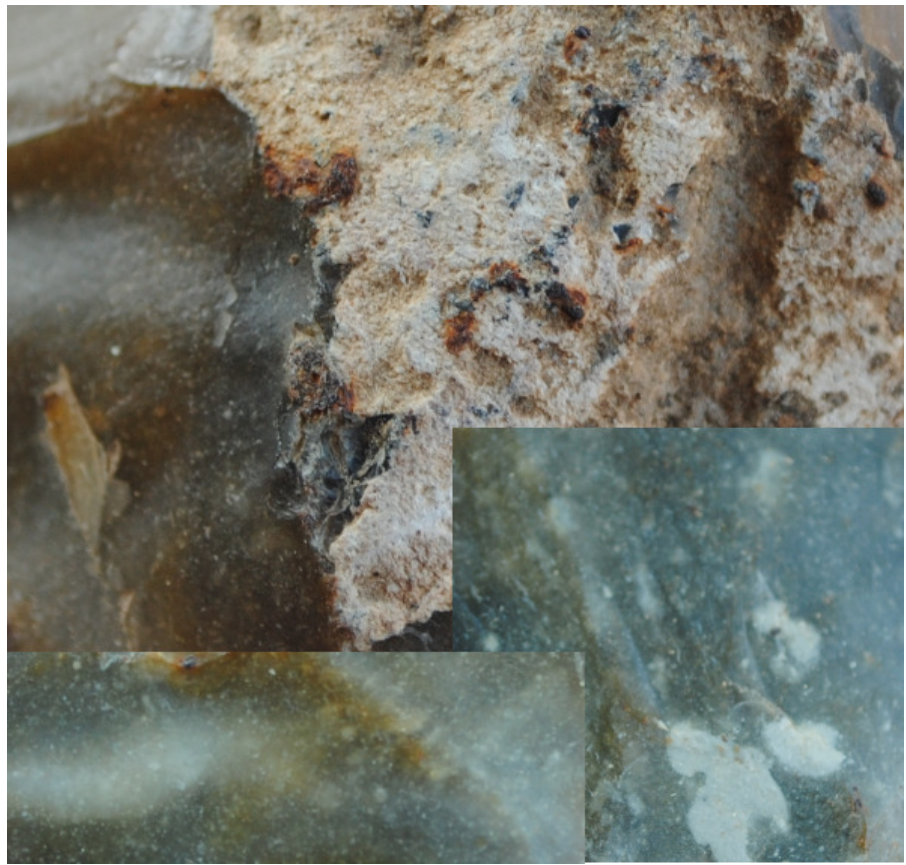

QUADRIGA 17 – 2013

'PLOUGHZONE LITHICS'

The surface assemblage of *Verrijck-Keizerstraat* (Belgium) Flint type VKs1

Nick VAN LIEFFERINGE

- Flint type: VKs1
- Location of surface finds: *Verrijck-Keizerstraat* (province of Flemish Brabant)
Lambert-coordinates: X182054 / Y169112 (ploughed farmland)
- Means of artefact collection: fieldwalking
- Number of artefacts (n) = 3
- Weight: 0.052 kg

- Detailed recording of flint type VKs1

• Typology with photos/drawings

A. Flakes (with shattered sides) (n=1)

B. Scrapers (n=2)

end scraper

end scraper (with traces of 'face battering' at the distal end)