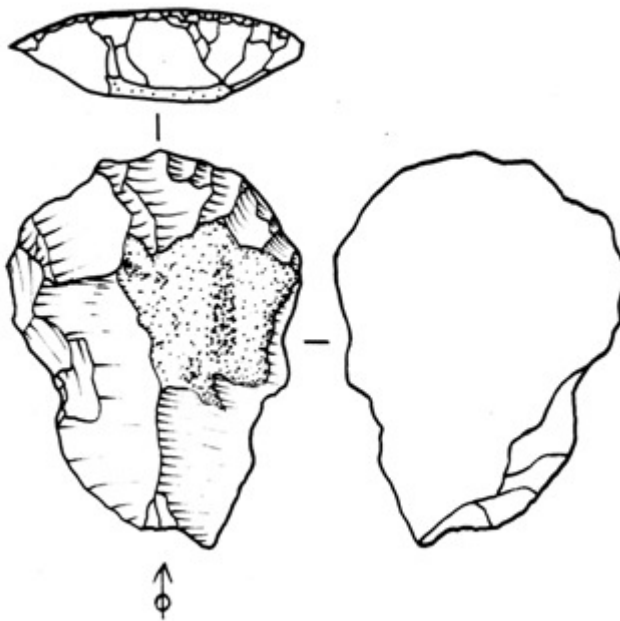

QUADRIGA 17 – 2013

'PLOUGHZONE LITHICS'

The surface assemblage of *Verrijck-Keizerstraat* (Belgium) Flint type VKs1

Nick VAN LIEFFERINGE

- Flint type: VKs1
- Location of surface finds: *Verrijck-Keizerstraat* (province of Flemish Brabant)
Lambert-coordinates: X182054 / Y169112 (ploughed farmland)
- Means of artefact collection: fieldwalking
- Number of artefacts (n) = 3
- Weight: 0.052 kg

- Detailed recording of flint type VKs1

• Typology with photos/drawings

A. Flakes (with shattered sides) (n=1)

B. Scrapers (n=2)

end scraper

end scraper (with traces of 'face battering' at the distal end)