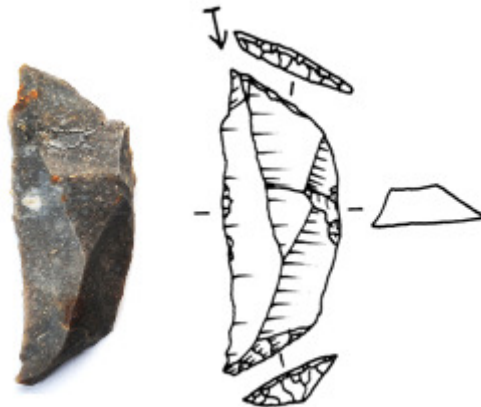

QUADRIGA 19 – 2013

A Cheddar point from Silly-Rue Montagne Gambette (Belgium)

Nick VAN LIEFFERINGE

Location of surface find: *Silly-Rue Montagne Gambette* (province of Hainaut)

Lambert-coordinates: X119567 / Y147242 (ploughed farmland)

Means of artefact collection: fieldwalking

Artefact type: Cheddar point

Raw material code: SGs1

Length: 39 mm

Maximum width: 15 mm

Maximum thickness: 6 mm

Weight: 3.5 g

1:1